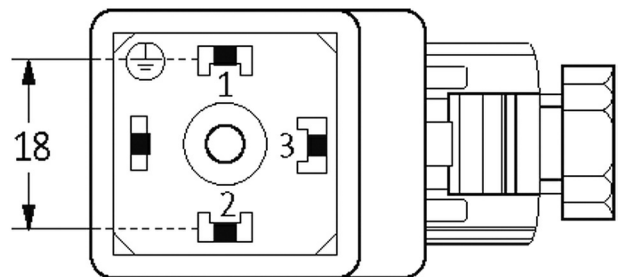

SVS VALVE PLUG FORM A 18MM FIELD-WIREABLE

24...230V LED M16x1.5

Form A (18 mm) for pressure switch

24...230 V AC/DC

LED yellow (3)

metric

Plastic housings with good resistance against chemicals and oils.

The resistance to aggressive media should be individually tested for your application. Further details on request.

[Link to Product](#)

Illustration

Height: 41 mm

Product may differ from Image

Form	
Form	29361
General data	
Temperature range	-20...+60 °C
Technical Data	
Operating voltage	24...230 V AC/DC
Operating current per contact	max. 4 A
Configuration	3 contacts + PE
Locking of ports	M3 (recommended torque 0.4 Nm)
Protection	IP65 inserted and tightened (EN 60529)
Commercial data	
country of origin	CZ
customs tariff number	85366990
EAN	4048879187466
eClass	27279221
Packaging unit	1