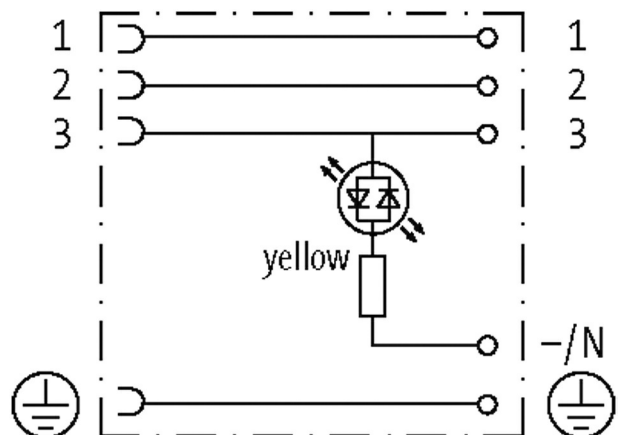

SVS VALVE PLUG FORM A 18MM FIELD-WIREABLE

24...230V LED M16x1.5

Form A (18 mm) for pressure switch

24...230 V AC/DC

LED yellow (3)

metric

Plastic housings with good resistance against chemicals and oils.

The resistance to aggressive media should be individually tested for your application. Further details on request.

[Link to Product](#)

Illustration

Height: 41 mm

Product may differ from Image

Form	
Form	29361
General data	
Temperature range	-20...+60 °C
Technical Data	
Operating voltage	24...230 V AC/DC
Operating current per contact	max. 4 A
Configuration	3 contacts + PE
Locking of ports	M3 (recommended torque 0.4 Nm)
Protection	IP65 inserted and tightened (EN 60529)
Commercial data	
country of origin	CZ
customs tariff number	85366990
EAN	4048879187466
eClass	27279221
Packaging unit	1