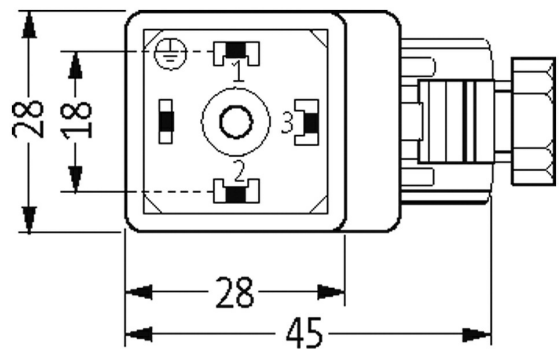

SVS VALVE PLUG FORM A 18MM FIELD-WIREABLE

24...230V LED M16x1.5

Form A (18 mm) for pressure switch

24...230 V AC/DC

LED yellow (3)

metric

Plastic housings with good resistance against chemicals and oils.

The resistance to aggressive media should be individually tested for your application. Further details on request.

[Link to Product](#)

Illustration

Height: 41 mm

Product may differ from Image

Form	
Form	29361
General data	
Temperature range	-20...+60 °C
Technical Data	
Operating voltage	24...230 V AC/DC
Operating current per contact	max. 4 A
Configuration	3 contacts + PE
Locking of ports	M3 (recommended torque 0.4 Nm)
Protection	IP65 inserted and tightened (EN 60529)
Commercial data	
country of origin	CZ
customs tariff number	85366990
EAN	4048879187466
eClass	27279221
Packaging unit	1